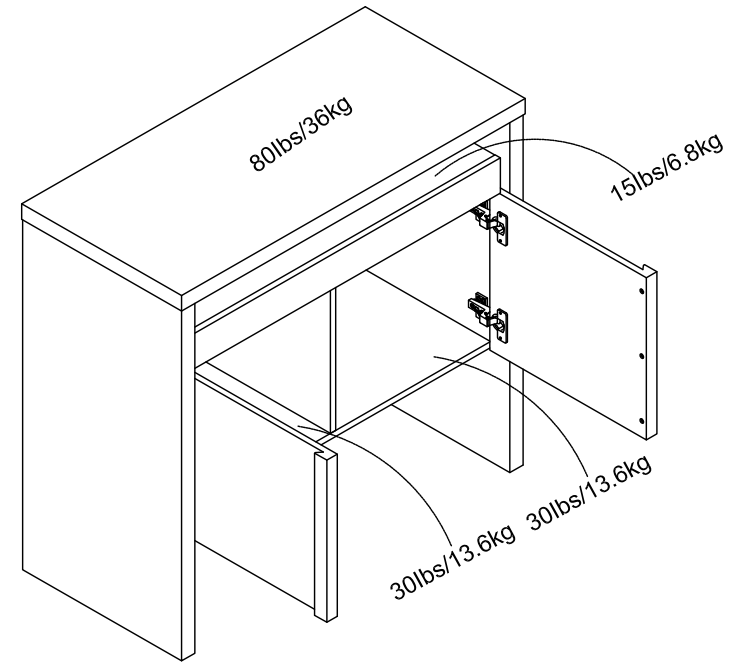

2181905(920)COM -SLIDE OUT DESK

Wood Breakdown:
MDF 15%, PB 85%.
Total storage: 4.4 cubic feet

Overall Product Size:
38.7" W × 18" D × 35.6" H
98.2cm W × 45.7cm D × 90.4cm H

Maximum Weight Capacities
Unit Weight: 89.1lbs. (40.5kg)