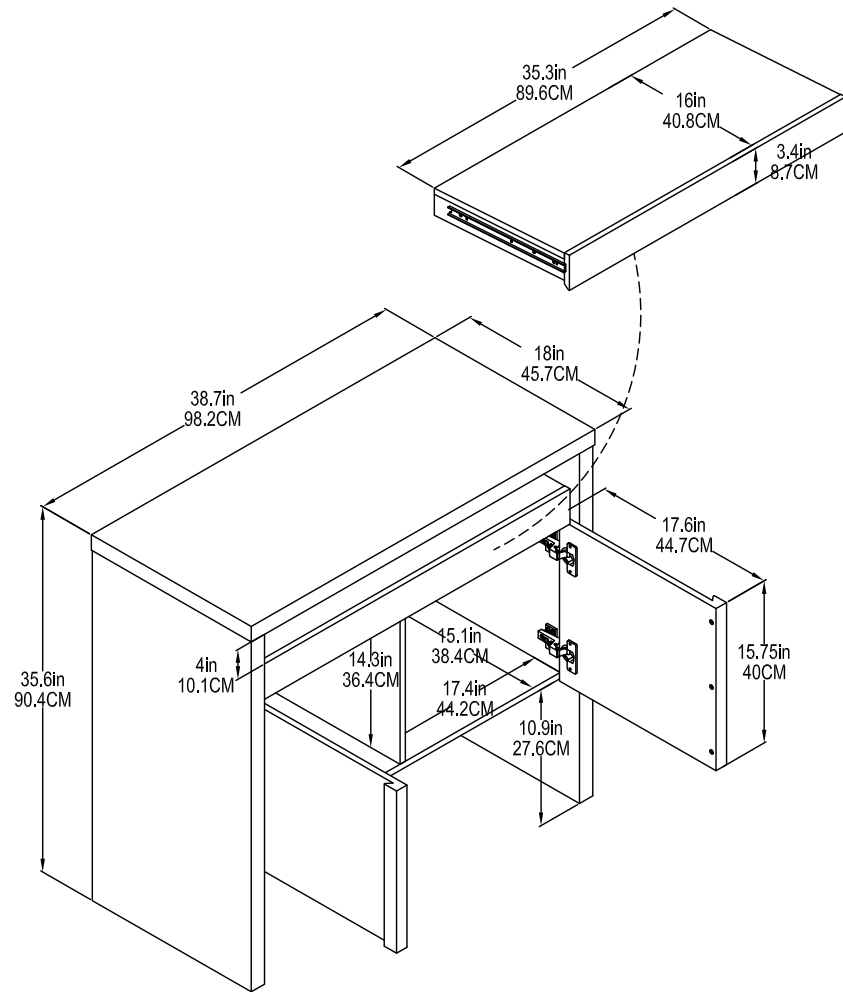

2181905(920)COM -SLIDE OUT DESK

Wood Breakdown:
MDF 15%, PB 85%.
Total storage: 4.4 cubic feet

Overall Product Size:
38.7" W × 18" D × 35.6" H
98.2cm W × 45.7cm D × 90.4cm H

Maximum Weight Capacities
Unit Weight: 89.1lbs. (40.5kg)